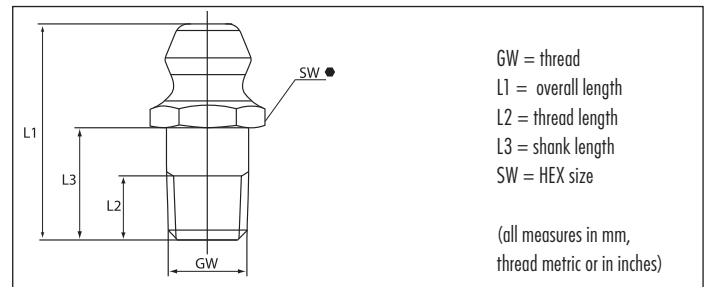

Type H1

Hydraulic-Type Grease Nipples

- according to DIN 71412
- straight version A/180°
- standard versions according to DIN are made of steel, case-hardened, zinc-plated and passivated
- for other types and materials, please see table, or upon request

GW M 5 x 0.8				Ref.- No.:			
L1	L2	L3	SW	Steel	Brass	SST303	SST316L
15	5.5		7mm HEX ●	1100701	1110701	1120701	

GW M 6 x 0.75				Ref.- No.:			
L1	L2	L3	SW	Steel	Brass	SST303	SST316L
15	5.5		7mm HEX ●	1100703	1110703	1120703	
24	6	14	7mm HEX ●	5241056			
29	8.3	19	7mm HEX ●	5241059			